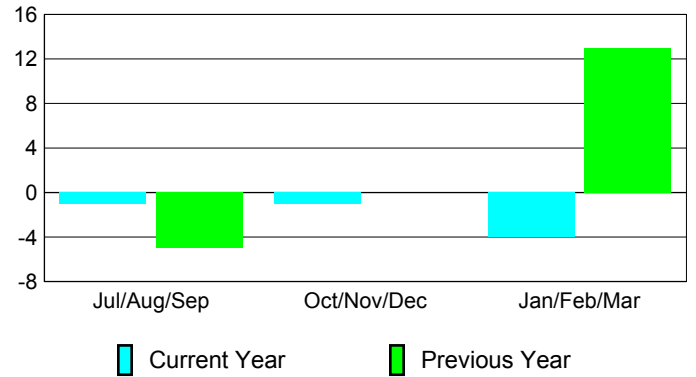

Comparison of Membership Gain/Loss

Current Year Compared to the Previous Year