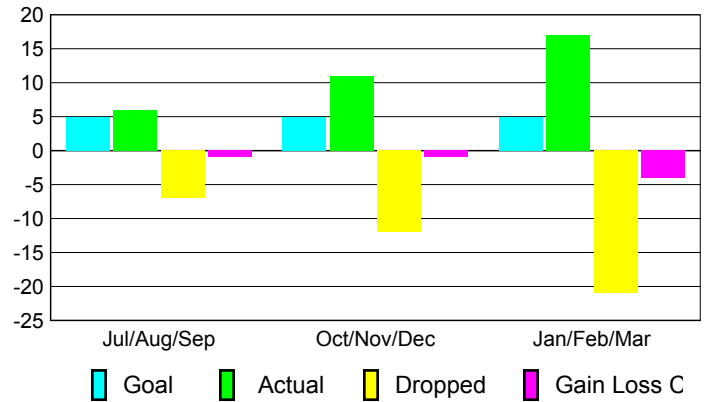

Membership Results 2008-2009

Goal, New, Dropped, Gain/Loss